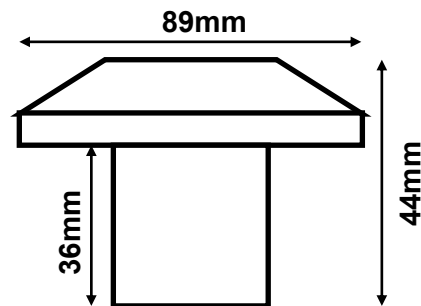

Suction Nozzle

**SUCTION NOZZLE
SPE-SN**

SUCTION NOZZLE

Suction Nozzle made form ABS plastic with UV protection.

Colors: White

Connection:

2" PVC internal pipe