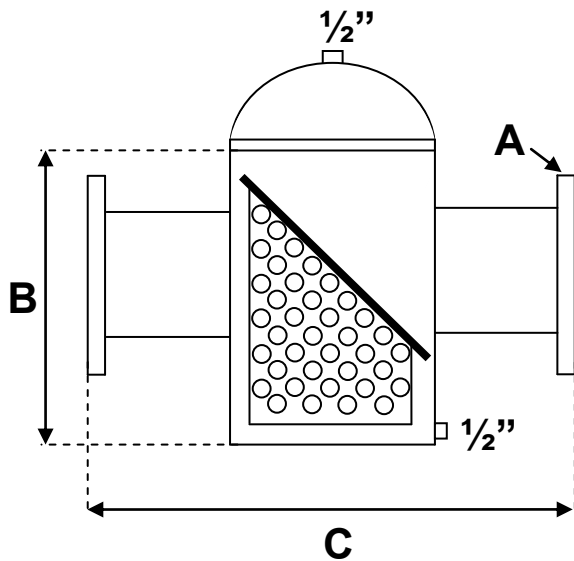

# Stainless Steel 304 T-Box Strainer

**STRAINER MODEL**  
SP-SSSTR3, SP-SSSTR4, SSSSP-STR6

## STAINLESS STEEL 304 STRAINER

Available in all sizes:

3", 4", 5", 6" socket, custom size are available

Note: SS Strainer Basket mesh opening approx 6mm

SIZE	DIMENSION (MM)		
	A	B	C
3"	10	292.1	342.9
4"	10	292.1	342.9
5"	10	393.7	419.1
6"	10	393.7	419.1