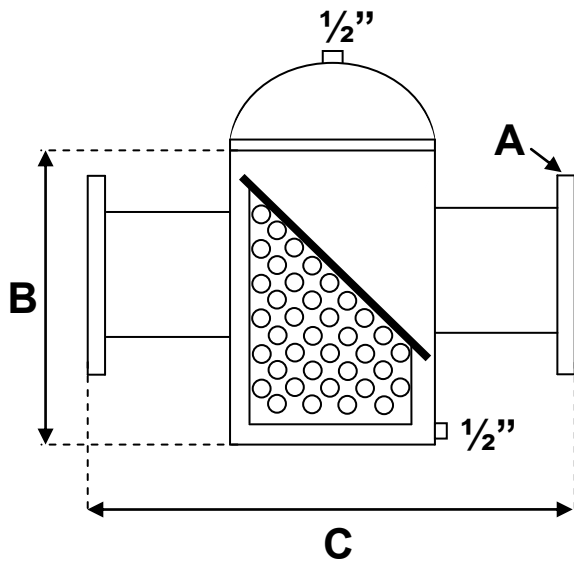

Stainless Steel 304 T-Box Strainer

STRAINER MODEL
SP-SSSTR3, SP-SSSTR4, SSSSP-STR6

STAINLESS STEEL 304 STRAINER

Available in all sizes:

3", 4", 6" socket, custom size are available

Note: SS Strainer Basket mesh opening approx 6mm

SIZE	DIMENSION (MM)		
	A	B	C
3"	10	292.1	342.9
4"	10	292.1	342.9
6"	10	393.7	419.1