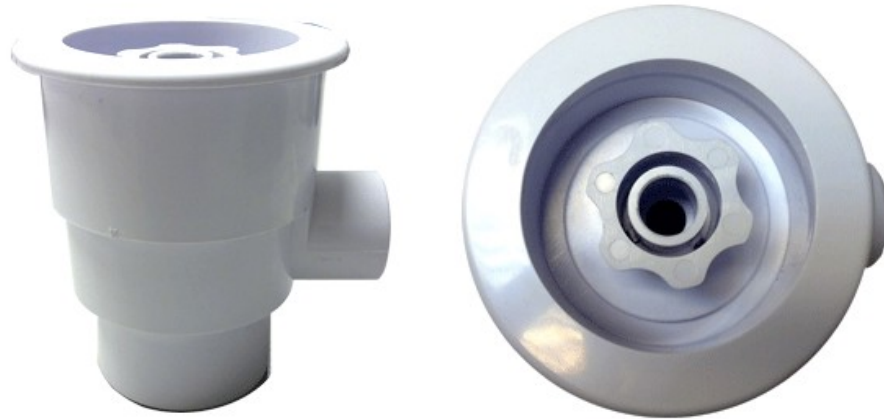

Spa Jet Nozzle

**SPA JET
SPE-SJ**

Spa jet nozzle is mainly used in concrete pools. The balance hydraulic system mixes and matches with the jet nozzles without affecting performance of the system. The jet nozzle can be adjusted to any angle or any direction. It is also suitable to be used in fish pond.

Colors: White / Black
Connection: 1 1/2" PVC internal socket/Tee/Elbow