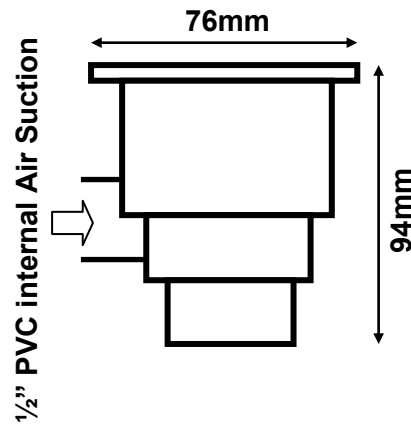

Spa Jet Nozzle

**SPA JET
SPE-SJ**

Spa jet nozzle is mainly used in concrete pools. The balance hydraulic system mixes and matches with the jet nozzles without affecting performance of the system. The jet nozzle can be adjusted to any angle or any direction. It is also suitable to be used in fish pond.

Colors: White / Black
Connection: 1 1/2" PVC internal socket/Tee/Elbow