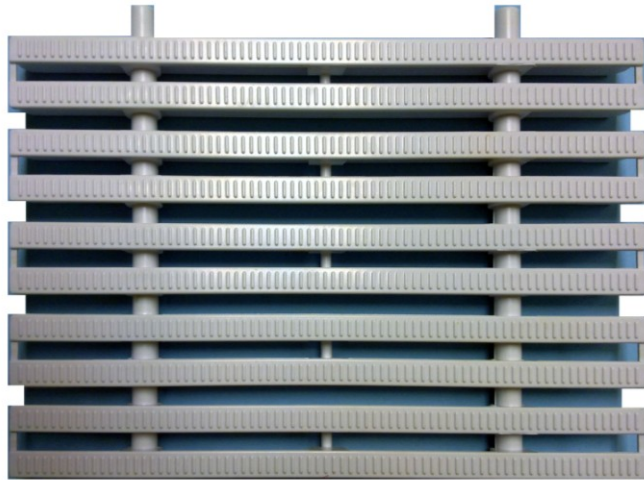

Swimming Pool Grating ABS

(5PCS COMBINED TOGETHER)

POOL GRATING (SPE-PG)

TOP VIEW

CONNECTION VIEW

PLUG VIEW

(SINGLE PIECE VIEW)

Grating for overflow ducts, connected at the both end, made from ABS plastic with UV protection and Non-slip surface.

Length:

* 32mm(W) x 302.5mm(L) x 25mm(H) – 12”

Other colors choices are also available (depends on manufacturer color chart availability, minimum order of 3000pcs and above, price may vary on selected colors)

Product: Swimming Pool Overflow Grating

Material: ABS (ACRYLONITRILE BUTABJENE STYRENE)

Colour: White

Others: UV Protection

Descriptions: Most suitable for swimming pool, spa pool and drainage function.