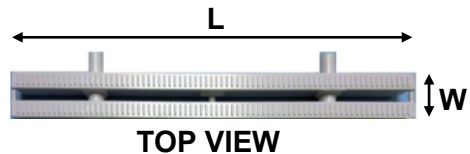

Swimming Pool Grating ABS

(5PCS COMBINED TOGETHER)

POOL GRATING (SPE-PG)

TOP VIEW

CONNECTION VIEW

PLUG VIEW

(SINGLE PIECE VIEW)

Grating for overflow ducts, connected at the both end, made from ABS plastic with UV protection and Non-slip surface.

Length:

* 32mm(W) x 302.5mm(L) x 25mm(H) – 12”

Other colors choices are also available (depends on manufacturer color chart availability, minimum order of 3000pcs and above, price may vary on selected colors)

Product: Swimming Pool Overflow Grating

Material: ABS (ACRYLONITRILE BUTABJENE STYRENE)

Colour: White

Others: UV Protection

Descriptions: Most suitable for swimming pool, spa pool and drainage function.