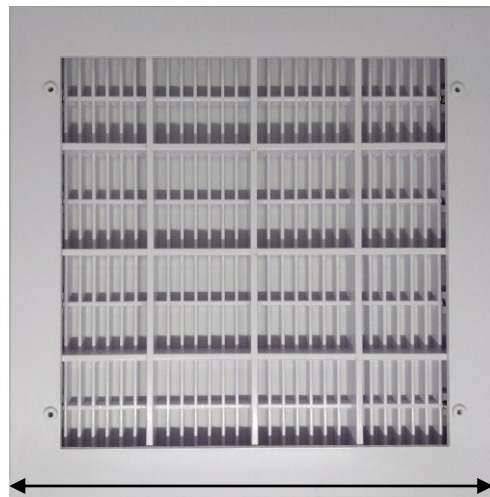

# Main Drain Square 12''

Back A

Front B

MAIN DRAIN 8'' SQUARE (WHITE/BLACK COLOUR)

## MAIN DRAIN SQUARE 12'' MDS12 (WHITE/BLACK COLOUR)

Main Drain Cover for suction outlet system, made from ABS plastic.

Product: Swimming Pool Overflow Grating  
Material: **ABS**

Descriptions: Most suitable for swimming pool and drainage function.

DIMENSION	
A	B
297	335