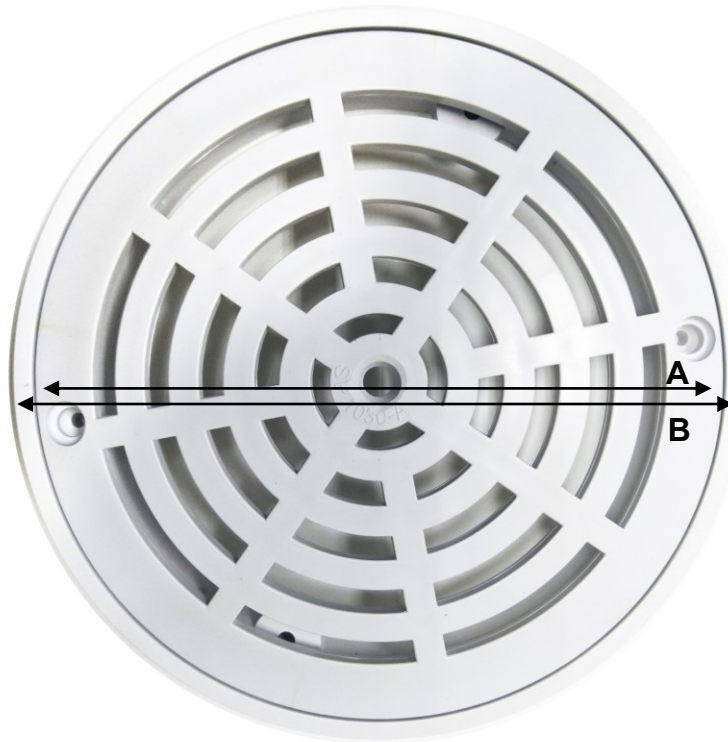

Main Drain Round 8"

MAIN DRAIN 8" ROUND (WHITE/BLACK COLOUR)

MAIN DRAIN ROUND 8" MDR8 (WHITE/BLACK COLOUR)

Main Drain Cover for suction outlet system, made from ABS plastic.

Product: Swimming Pool Overflow Grating
Material: **ABS**

Descriptions: Most suitable for swimming pool and drainage function.

DIMENSION	
A	B
185	203.2