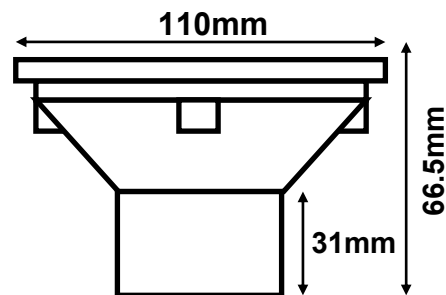

## Floor Inlet Nozzle

**FLOOR INLET  
(SURFLO NOZZLE)  
SPE-FI**

### **FLOOR INLET (SURFLO NOZZLE)**

Adjustable Floor Inlet (surflo nozzle) made from ABS plastic with UV protection.  
Colors: White / Black

Connection:

2" PVC internal pipe  
2" ABS internal pipe