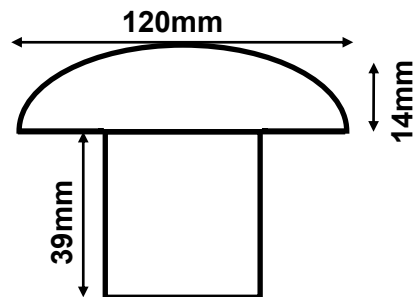

Floor Inlet NEZ Nozzle

**FLOOR INLET
(SURFLO NOZZLE)
SPE-FI-NEZ – FOR EASY INSTALLATION**

FLOOR INLET NEZ (SURFLO NOZZLE NEZ)

An Easier Installation version of the adjustable Floor Inlet (Surflo nozzle) made from ABS plastic with UV protection.

Colors: White / Black

Connection:

2" PVC internal pipe