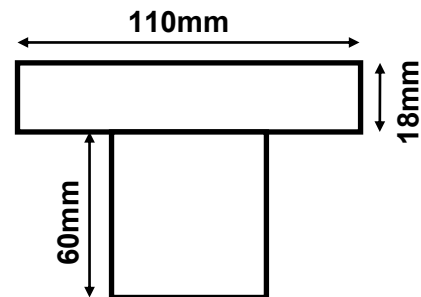

## Floor Inlet EZ Nozzle

**FLOOR INLET  
(SURFLO NOZZLE)  
SPE-FI-EZ – FOR EASY INSTALLATION**

### **FLOOR INLET EZ (SURFLO NOZZLE EZ)**

An Easier Installation version of the adjustable Floor Inlet (Surflo nozzle) made from ABS plastic with UV protection.

Colors: White

Connection:

2" PVC internal pipe

2" ABS internal pipe