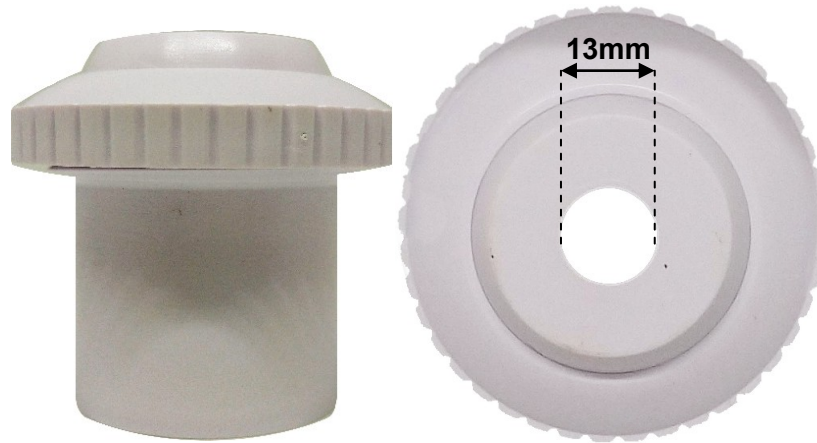

# Eyeball Nozzle Mini

**EYEBALL MINI  
SPE-EBM**

## **EYEBALL MINI**

**Eyeball MINI (hydro- stream insider) made form ABS plastic with UV protection. (Smaller overall form factor  
Colors: White / Black**

**Connection:**

**1 1/2" PVC internal pipe**