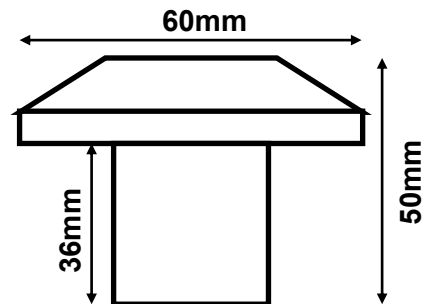

## **EYEBALL MINI**

**Eyeball MINI (hydro- stream insider) made form ABS plastic with UV protection. (Smaller overall form factor  
Colors: White / Black**

**Connection:**

**1 1/2" PVC internal pipe**