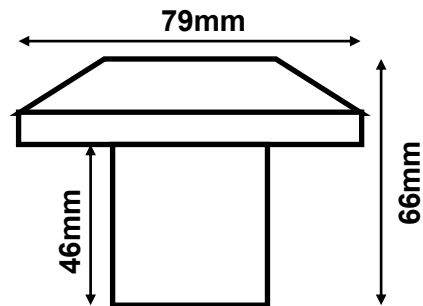

Eyeball Nozzle

**EYEBALL
SPE-EB**

EYEBALL

**Eyeball Small (hydro- stream
insider) made form ABS plastic
with UV protection. (Smaller
overall form factor
Colors: White / Black**

Connection:

**1 1/2" PVC internal pipe
1 1/2" ABS internal pipe**