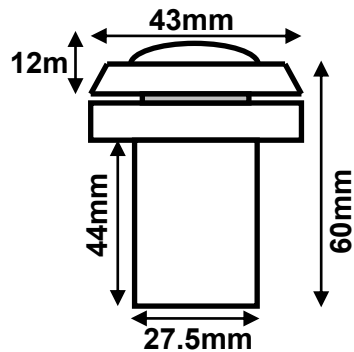

Air Controller

AIR CONTROLLER

INSTALLATION SAMPLE

AIR CONTROLLER

An add-on for Spajet to give control to the air bubble.

Air Controller	
Connection	1" PVC internal Pipe
Colour	Cream/Black
Material	ABS