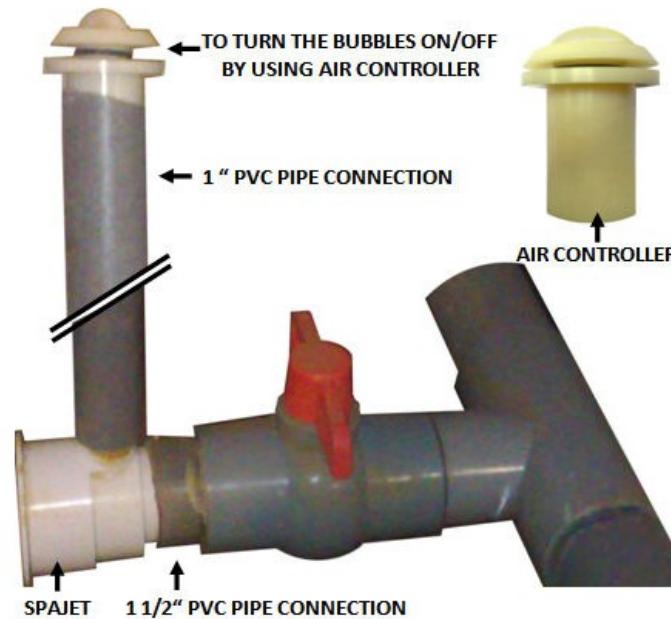

Air Controller

AIR CONTROLLER

INSTALLATION SAMPLE

AIR CONTROLLER

An add-on for Spajet to give control to the air bubble.

Air Controller	
Connection	1" PVC internal Pipe
Colour	Cream/Black
Material	ABS