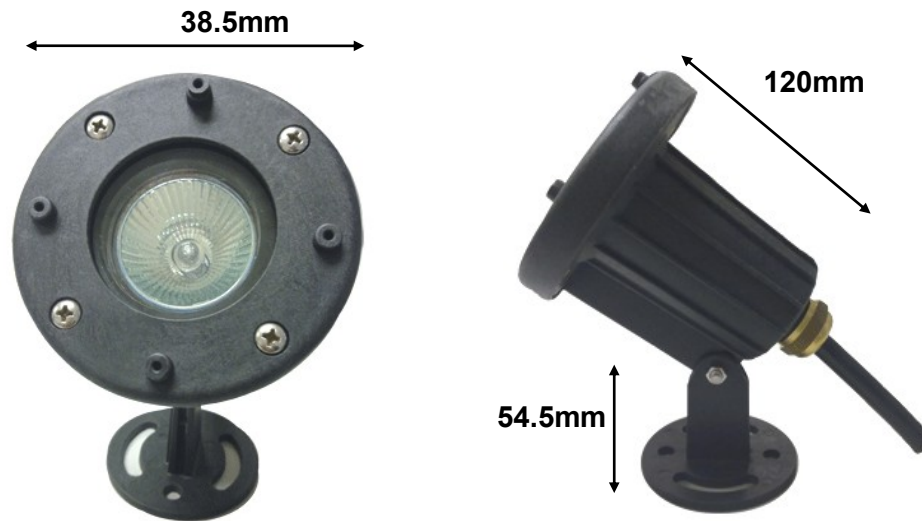

Deltech Weatherproof 12V

DELTECH WEATHER PROOF 12V
Available in 12V/20w, 12V/35w, 12V/50w.

DELTECH WEATHER PROOF 12V

The operation voltage of the light is 12V through transformer whereas the power is 20w/35w/50w. This design also comes in another type form, where the housing was manufactured by Nylon Fibre material. The lenses come in four different colors, which are Red, Blue, Orange, Green. (sold separately)

MODEL:

LSH-WP12-20 - 12V/20w

LSH-WP12-35 - 12V/35w

LSH-WP12-50 - 12V/50w