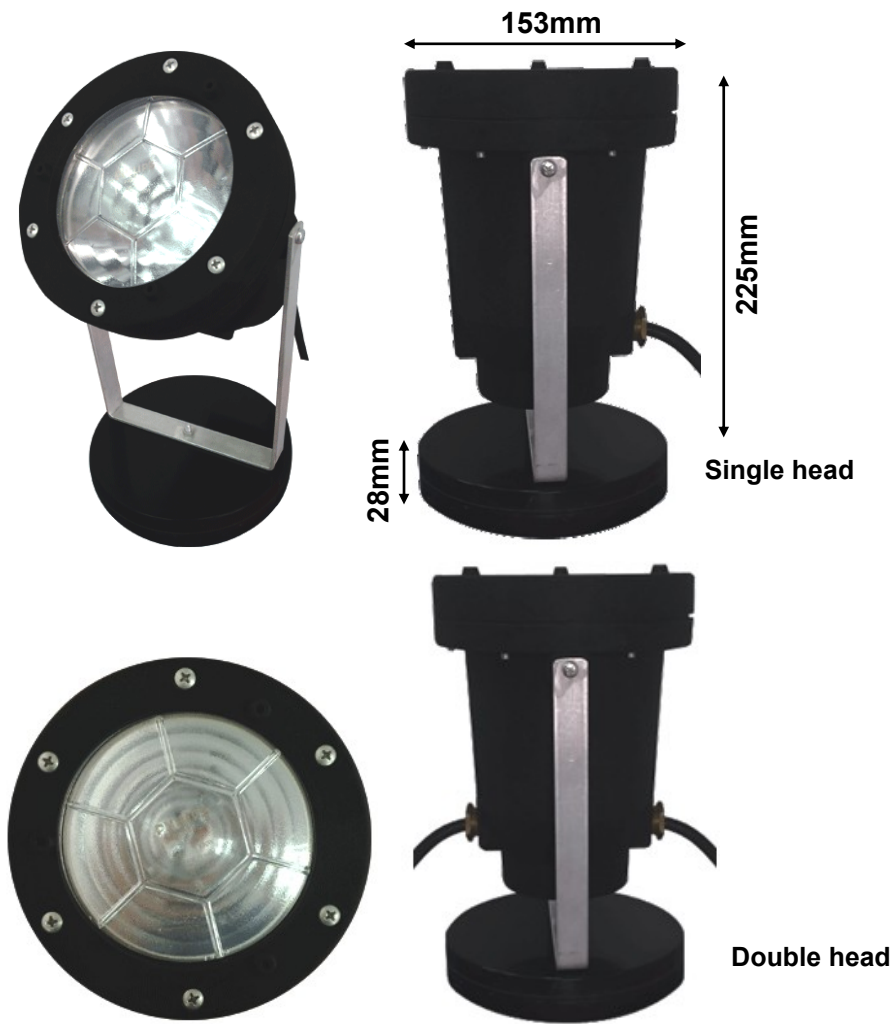

Deltech 120/150 Underwater Light

DELTECH 120 / 150

DELTECH 120 / 150

The sign of the light is manufactured by Nylon material, a material especially durable to high temperatures. The light is supported on a round basis manufactured externally by Nylon Fibre and internally by lead, which its checked weight allows the light to always stand upright. It comes in 2 different voltages & 2 type head connection (single or double)

MODEL:LSH-DEL120/LSH-DEL150

Voltage	24V/50-60 Hz
Consumption	120W/150W
Cable length	4m
Weight (with base)	2.5kg
Color lenses	Red, Blue, Orange, Green