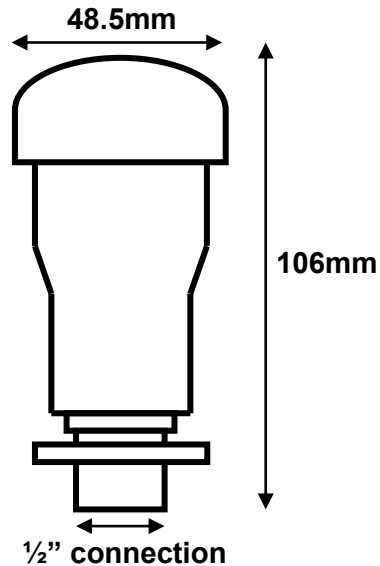

Mushroom Jet Nozzle

Mushroom Jet
FN-MUSHJ

The Mushroom spraying nozzle, a smaller version of white foam spraying nozzle. Function independently from the water level. Due to the high quantity of air that is mixed in, a voluminous water effect is achieved with a relatively small quantity of water. This makes the foam jet very soft, highly compact and exceptionally foamy. Its stands out highly contrasted against its surroundings.

Mushroom Jet	
Pump capacity	100w
L/min	70L/m
FSH	600mm(24")
GW	0.2kg
Material	Nylon

*Approx value

FSH = fountain spraying height