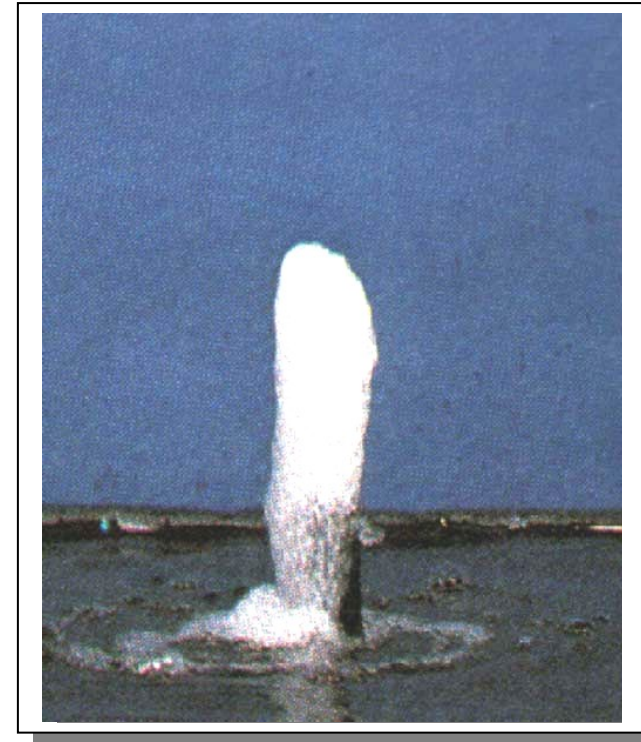

Mushroom Jet Nozzle

Mushroom Jet
FN-MUSHJ

The Mushroom spraying nozzle, a smaller version of white foam spraying nozzle. Function independently from the water level. Due to the high quantity of air that is mixed in, a voluminous water effect is achieved with a relatively small quantity of water. This makes the foam jet very soft, highly compact and exceptionally foamy. Its stands out highly contrasted against its surroundings.

Mushroom Jet	
Pump capacity	100w
L/min	70L/m
FSH	600mm(24")
GW	0.2kg
Material	Nylon

*Approx value

FSH = fountain spraying height